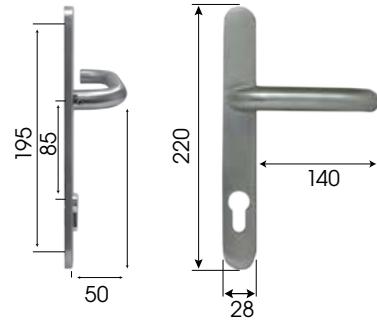

Manly #3

Hinged Door Lock

Doric

Manly #3 Hinged Door Leversets

DS1300/3

DS1400/3

RESIDENTIAL LEVERSET ON PLATE

DS1300/3 Round End Plate Furniture

DS1400/3 Square End Plate Furniture

Material: 316 Stainless Steel

Finish: Satin Stainless Steel

On Request: Polished Brass

How to Order: See Page B:2:37

COMMERCIAL LEVER SET ON PLATE

DN5400/3 Round End Plate Series

DN5300/3 Square End Plate Series

Material: 316 Stainless steel

Finish: Satin Stainless steel

Made To Order

How to Order: See Page B:2:38

DN5400/3

DN5300/3

	DN995	DN996	DS1265	DS1269	DS1289	DS1295	DS1273
DS1300/3		■	■	■	■	■	■
DS1400/3		■	■	■	■	■	■
DS5300/3	■						
DS5400/3	■						