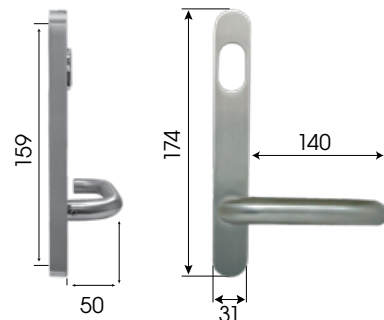

Manly #3

Hinged Door Lock

Doric

Manly #3 Hinged Door Leversets

DS1300/3

DS1400/3

RESIDENTIAL LEVERSET ON PLATE

DS1300/3 Round End Plate Furniture

DS1400/3 Square End Plate Furniture

Material: 316 Stainless Steel

Finish: Satin Stainless Steel

On Request: Polished Brass

How to Order: See Page B:2:37

COMMERCIAL LEVER SET ON PLATE

DN5400/3 Round End Plate Series

DN5300/3 Square End Plate Series

Material: 316 Stainless steel

Finish: Satin Stainless steel

Made To Order

How to Order: See Page B:2:38

DN5400/3

DN5300/3

	DN995	DN996	DS1265	DS1269	DS1289	DS1295	DS1273
DS1300/3		■	■	■	■	■	■
DS1400/3		■	■	■	■	■	■
DS5300/3	■						
DS5400/3	■						