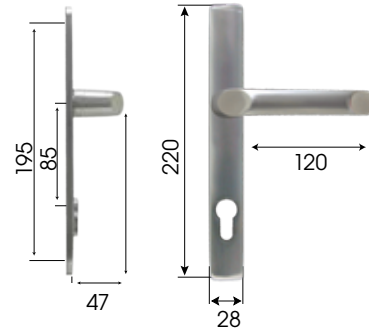

Hunter #0

Hinged Door Lock

Doric

Hunter #0 Hinged Door Leversets

DS1400/0

RESIDENTIAL LEVERSET ON PLATE

DS1400/0 Square End Plate Furniture

Material: Die Cast Zinc
 Finish: Matt Chrome
 eSilver
 Powder Coated

How to Order: See Page B:2:37

	DN995	DN996	DS1265	DS1269	DS1289	DS1295	DS1273
DS1400/0		■	■	■	■	■	■