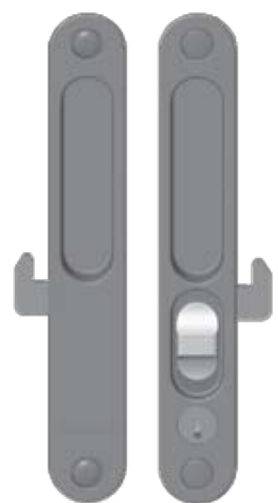

Herron Series

Sliding Door & Window Locks

Doric

DS550 Sliding Door & Window Locks

The Herron Series is a flush mounted lock suitable for sliding doors and windows where both panels slide.

Features

- Slim-line design
- Low profile escutcheons - suitable for double sliding sashes in sliding windows and doors
- Locked and unlocked colour indicator on escutcheon plates
- Can be re-handed easily - only one screw in latching tongue needs to be removed

Technical Specifications

Material:	Die-Cast Zinc Alloy
Finish Available:	Available in a full range of powder coated colours.

DS550 Passage Latch

DS551 Entrance Locking Latch

DS552 Single Sided Latch

DS553 Single Sided Locking Latch