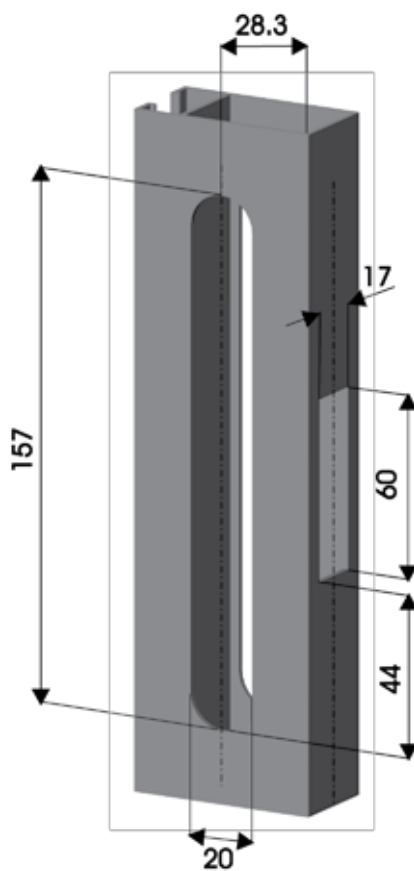

Herron Series

Sliding Door & Window Locks

Doric

DS550 Sliding Door & Window Locks

The Herron Series is a flush mounted lock suitable for sliding doors and windows where both panels slide.

Features

- Slim-line design
- Low profile escutcheons - suitable for double sliding sashes in sliding windows and doors
- Locked and unlocked colour indicator on escutcheon plates
- Can be re-handed easily - only one screw in latching tongue needs to be removed

Technical Specifications

Material:	Die-Cast Zinc Alloy
Finish Available:	Available in a full range of powder coated colours.

DS550 Passage Latch

DS551 Entrance Locking Latch

DS552 Single Sided Latch

DS553 Single Sided Locking Latch