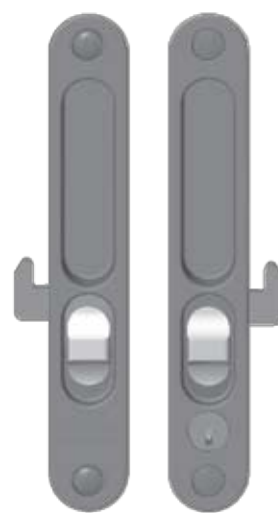

Herron Series

Sliding Door & Window Locks

Doric

DS550 Sliding Door & Window Locks

The Herron Series is a flush mounted lock suitable for sliding doors and windows where both panels slide.

Features

- Slim-line design
- Low profile escutcheons - suitable for double sliding sashes in sliding windows and doors
- Locked and unlocked colour indicator on escutcheon plates
- Can be re-handed easily - only one screw in latching tongue needs to be removed

Technical Specifications

Material:	Die-Cast Zinc Alloy
Finish Available:	Available in a full range of powder coated colours.

DS550 Passage Latch

DS551 Entrance Locking Latch

DS552 Single Sided Latch

DS553 Single Sided Locking Latch