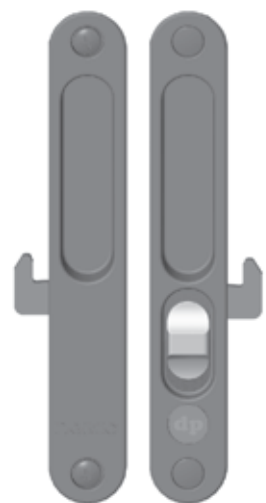

Herron Series

Sliding Door & Window Locks

Doric

DS550 Sliding Door & Window Locks

The Herron Series is a flush mounted lock suitable for sliding doors and windows where both panels slide.

Features

- Slim-line design
- Low profile escutcheons - suitable for double sliding sashes in sliding windows and doors
- Locked and unlocked colour indicator on escutcheon plates
- Can be re-handed easily - only one screw in latching tongue needs to be removed

Technical Specifications

Material:	Die-Cast Zinc Alloy
Finish Available:	Available in a full range of powder coated colours.

DS550 Passage Latch

DS551 Entrance Locking Latch

DS552 Single Sided Latch

DS553 Single Sided Locking Latch