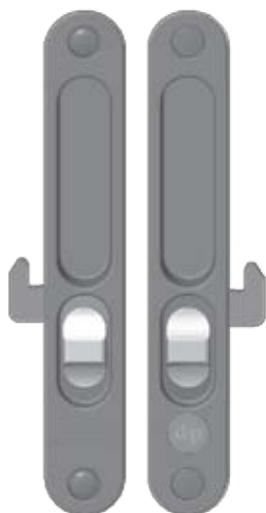

Herron Series

Sliding Door & Window Locks

Doric

DS550 Sliding Door & Window Locks

The Herron Series is a flush mounted lock suitable for sliding doors and windows where both panels slide.

Features

- Slim-line design
- Low profile escutcheons - suitable for double sliding sashes in sliding windows and doors
- Locked and unlocked colour indicator on escutcheon plates
- Can be re-handed easily - only one screw in latching tongue needs to be removed

Technical Specifications

Material:	Die-Cast Zinc Alloy
Finish Available:	Available in a full range of powder coated colours.

DS550 Passage Latch

DS551 Entrance Locking Latch

DS552 Single Sided Latch

DS553 Single Sided Locking Latch