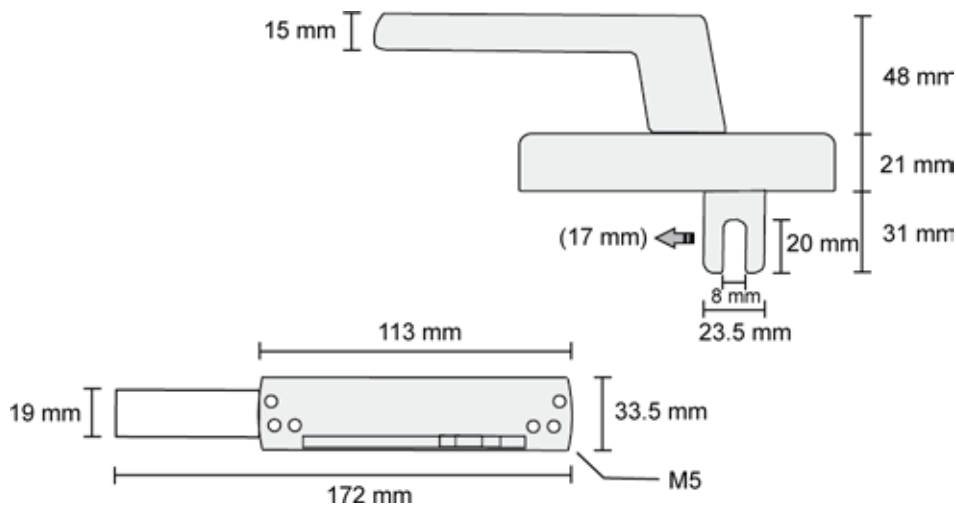

Colorado Series Euro-groove Multi-point System

Features

- Solidly built with quality material
- Positive and smooth handling
- Drives conner-trans and points easily
- Can be fitted on many transmission systems
- Suits most euro groove sections

Technical Specifications

Handle & Base:	Die-Cast Zinc
Tongue & gearwheel:	Die-Cast Zinc
Spring:	Steel
Base Cover:	Nylon
Finish Available:	Available in a full range of powder coat colours

Colorado Series

Model: H3